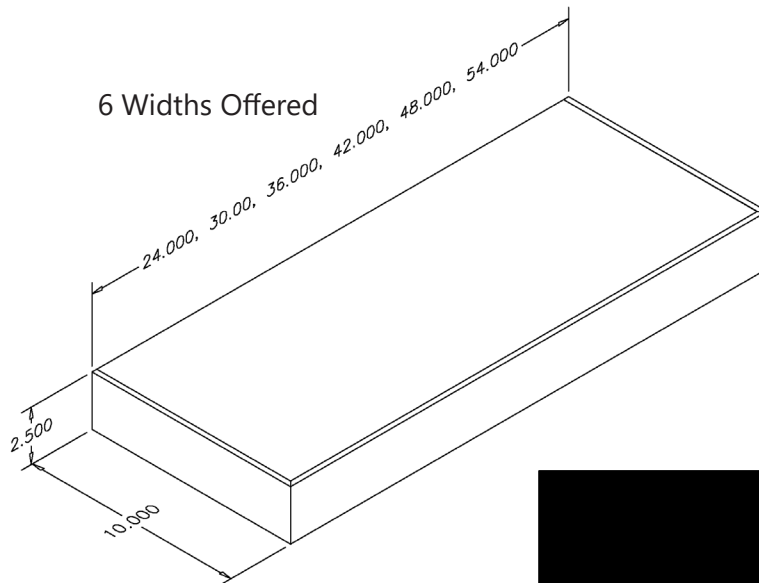

FLOATING SHELVES

FOR TODAY'S CONTEMPORARY STYLING

— DECORATIVE, FUNCTIONAL AND ELEGANT —

FLOATING SHELVES

- Perfect for today's transitional and contemporary kitchen and bath styling
- Use between cabinets, at the end of a cabinet run, or free-standing in the kitchen, bath, or other area of the home
- Use functionally to store plates, glasses or decorative items in the kitchen
- Complete turn-key system includes floating shelf, hanging brackets, hardware for mounting and instructions
- Individually cartoned
- Unique hanging system safely supports 15 pounds per running foot of shelf length, exceeding KCMA requirements
- 6 widths offered: 24", 30", 36", 42", 48" and 54"
- Shelves are 2-1/2" thick x 10" deep (12" deep available by special order)
- Can be trimmed to a minimum 2" depth
- Offered in ready-to-finish maple, cherry, alder, paint grade, red oak and hickory
- Solid wood and wood veneer construction (paint grade is poplar and mdf)
- Made in the USA

Omega National
P R O D U C T S

(800) 533-8809 • www.omeganationalproducts.com

FLOATING SHELVES

FOR TODAY'S CONTEMPORARY STYLING

Note: 12" depth available by special order - please inquire

Omega National Products' Unique Hanging System

Omega National
P R O D U C T S

24" FLOATING SHELVES - 2.5" T x 10" D x 24" L

PART #	SPECIE	SUG. RETAIL
FS0124MUF1	Maple	\$139.86
FS0124XUF1	Paint Grade	\$102.86
FS0124CUF1	Cherry	\$145.00
FS0124OUF1	Red Oak	\$134.29
FS0124HUF1	Hickory	\$145.71
FS0124QUF1	Alder	\$145.00